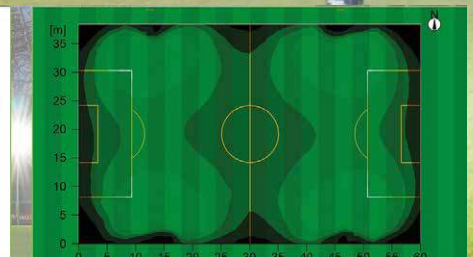

VISUALISED LIGHT PLOTS

For further information or to get a quote please contact us
www.riteliteportablelighting.co.uk | Telephone: 01780 758585 | E-mail: sales@ritelite.co.uk