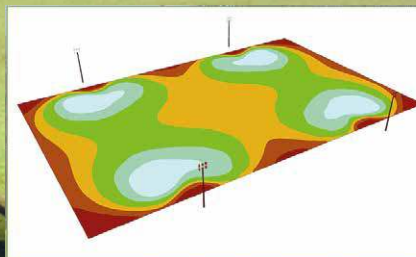

VISUALISED LIGHT PLOTS

For further information or to get a quote please contact us
www.riteliteportablelighting.co.uk | Telephone: 01780 758585 | E-mail: sales@ritelite.co.uk