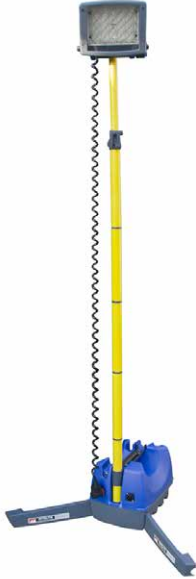

K9 LED Portable Worklight

A versatile and portable LED torch/worklight system designed for patrol, inspection and emergency work situations.

FEATURES

- Ultra flexible 3 in 1 torch, handheld worklight and 1.8M high area floodlight system with in-built tripod
- Light weight and flexible for all remote working applications
- Multiple rechargeable battery options including lithium batteries for longer duration and reduced weight
- Ultra bright up to 6,600 lumens light output with in-built flood to spot beam angle adjustment
- Rugged and robust and designed for the harsh working rail and construction environments
- Duration at 100% light for up to 17 hours
- 6 light settings to increase battery duration depending on task
- It can be supplied with an in-built charging system

Specification

- Stowed dimensions (L) 430mm x (W) 215mm x (H) 255mm
- Height with integral tripod: 1.8m
- Height with additional tripod: 4.5m

Battery Type	SLA	Lithium	Dual Lithium
Product Code	SLK930ALED	SLK930ALED/L2	SLK930ALED/L2X2
Duration at 100%	8 hours	8.5 hours	17 hours
Weight (including poles)	11.8kg	7.8kg	9kg