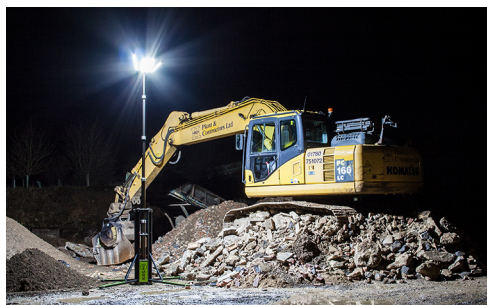

Ritelite K45 4.5M Mobile Lighting Tower

The Ritelite K45 is a portable, high power, multi function lighting system.

FEATURES

- Ultra bright LED mobile lighting tower extending up to 4.5m height from small ground footprint
- Best in class power efficiency - delivering 85,000 lumens from only 820W power consumption
- Maximum useable light in any application with industry leading triple light head design
- Individual, fully adjustable light heads to light an area 180° to 360° illumination
- Fast, simple, safe deployment system - rapid one person deployment with minimal physical effort needed
- Bespoke safety stability system with automatic mast descent if product is de-stabilised
- Easy & compact to transport, store and manoeuvre
- Powered by mains, generators or battery powered portable generators. 110V & 240V available

Flexible Lighting For All Applications

360° Area Lighting

For applications where multi-directional lighting is required

6 x 100W Light heads on K45 Average 20 lux over 3552m² based on a deployed height of 4.5m

Directional Area Lighting

For industrial lighting

6 x 100W Light heads on K45 Average 20 lux over 2028m² based on a deployed height of 4.5m