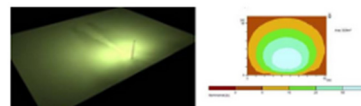

Ritelite K45 4.5M Mobile Lighting Tower

The Ritelite K45 is a portable, high power, multi function lighting system.

FEATURES

- Ultra bright LED mobile lighting tower extending up to 4.5m height from small ground footprint
- Best in class power efficiency - delivering 85,000 lumens from only 820W power consumption
- Maximum useable light in any application with industry leading triple light head design
- Individual, fully adjustable light heads to light an area 180° to 360° illumination
- Fast, simple, safe deployment system - rapid one person deployment with minimal physical effort needed
- Bespoke safety stability system with automatic mast descent if product is de-stabilised
- Easy & compact to transport, store and manoeuvre
- Powered by mains, generators or battery powered portable generators. 110V & 240V available

Flexible Lighting For All Applications

360° Area Lighting

For applications where multi-directional lighting is required

6 x 100W Light heads on K45 Average 20 lux over 3552m² based on a deployed height of 4.5m

Directional Area Lighting

For industrial lighting

6 x 100W Light heads on K45 Average 20 lux over 2028m² based on a deployed height of 4.5m