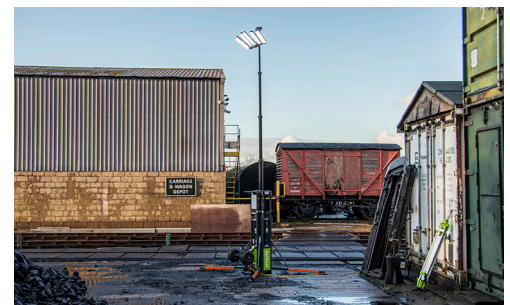

Ritelite K45 4.5M Mobile Lighting Tower

The Ritelite K45 is a portable, high power, multi function lighting system.

FEATURES

- Ultra bright LED mobile lighting tower extending up to 4.5m height from small ground footprint
- Best in class power efficiency - delivering 85,000 lumens from only 820W power consumption
- Maximum useable light in any application with industry leading triple light head design
- Individual, fully adjustable light heads to light an area 180° to 360° illumination
- Fast, simple, safe deployment system - rapid one person deployment with minimal physical effort needed
- Bespoke safety stability system with automatic mast descent if product is de-stabilised
- Easy & compact to transport, store and manoeuvre
- Powered by mains, generators or battery powered portable generators. 110V & 240V available

Flexible Lighting For All Applications

360° Area Lighting

For applications where multi-directional lighting is required

6 x 100W Light heads on K45 Average 20 lux over 3552m² based on a deployed height of 4.5m

Directional Area Lighting

For industrial lighting

6 x 100W Light heads on K45 Average 20 lux over 2028m² based on a deployed height of 4.5m