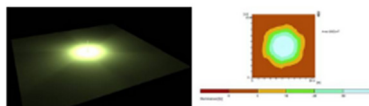

Ritelite K45 4.5M Mobile Lighting Tower

The Ritelite K45 is a portable, high power, multi function lighting system.

FEATURES

- Ultra bright LED mobile lighting tower extending up to 4.5m height from small ground footprint
- Best in class power efficiency - delivering 85,000 lumens from only 820W power consumption
- Maximum useable light in any application with industry leading triple light head design
- Individual, fully adjustable light heads to light an area 180° to 360° illumination
- Fast, simple, safe deployment system - rapid one person deployment with minimal physical effort needed
- Bespoke safety stability system with automatic mast descent if product is de-stabilised
- Easy & compact to transport, store and manoeuvre
- Powered by mains, generators or battery powered portable generators. 110V & 240V available

Flexible Lighting For All Applications

360° Area Lighting

For applications where multi-directional lighting is required

6 x 100W Light heads on K45 Average 20 lux over 3552m² based on a deployed height of 4.5m

Directional Area Lighting

For industrial lighting

6 x 100W Light heads on K45 Average 20 lux over 2028m² based on a deployed height of 4.5m