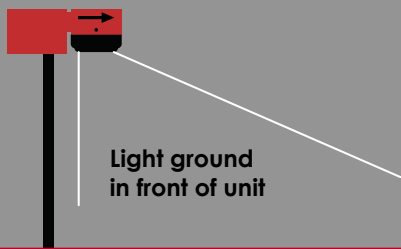

KFIRE-LITE

A high power LED rechargeable flood light unit ideal for fire and rescue services. Compact to store and setup in under a minute.

Using advanced optical lens design the KFIRE-LITE optimises all available light to maximise the usable light on the required surface. This also gives the benefit of very low light spill (light pollution) and gives the best performing product on the market.

22,000 lumens light output

Stable to 25mph winds. No extra tie downs or ground pegs required

Unique lensing optimised for all surfaces

Safe silent operation. No trip hazards. No trap hazards. No noise. No maintenance