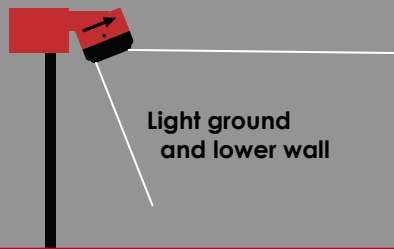

KFIRE-LITE

A high power LED rechargeable flood light unit ideal for fire and rescue services. Compact to store and setup in under a minute.

Using advanced optical lens design the KFIRE-LITE optimises all available light to maximise the usable light on the required surface. This also gives the benefit of very low light spill (light pollution) and gives the best performing product on the market.

22,000 lumens light output

Stable to 25mph winds. No extra tie downs or ground pegs required

Unique lensing optimised for all surfaces

Safe silent operation. No trip hazards. No trap hazards. No noise. No maintenance